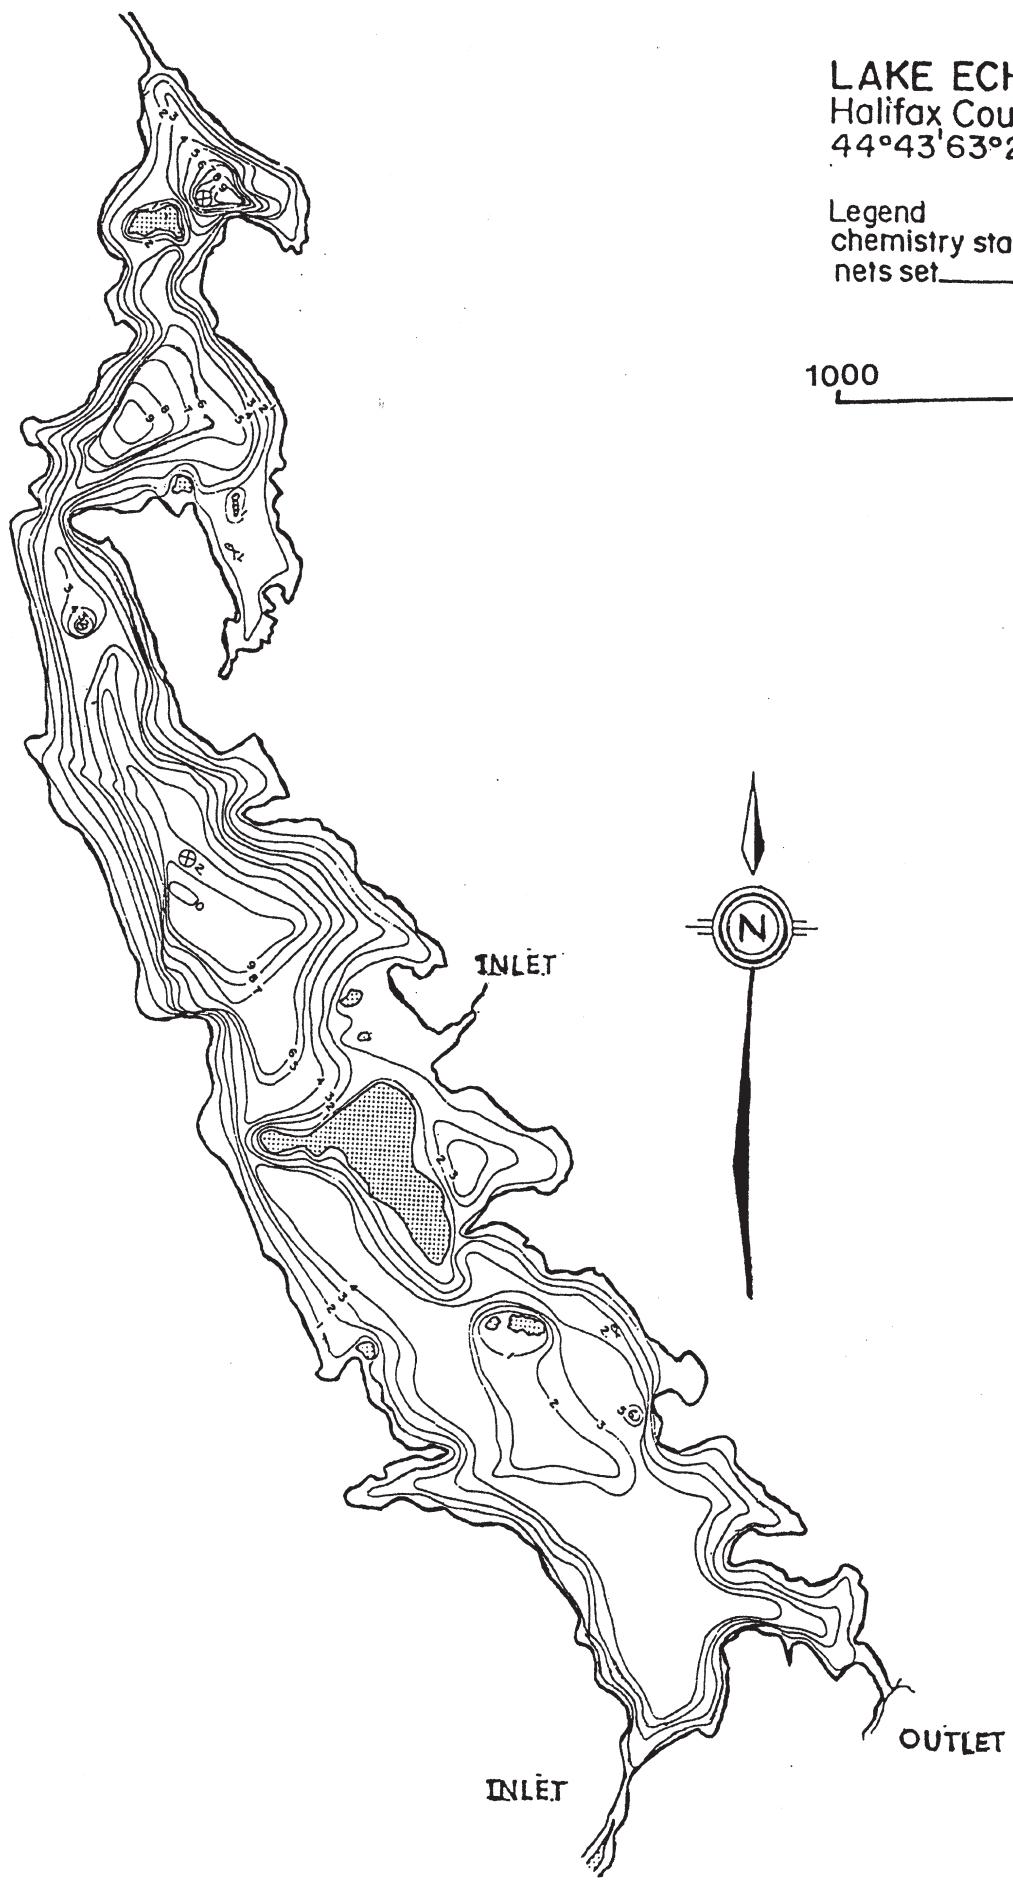

INLET

LAKE ECHO
Halifax County
44°43'63"24'

Legend
chemistry stations 
nets set 

1000 0m

INLET

OUTLET

INLET